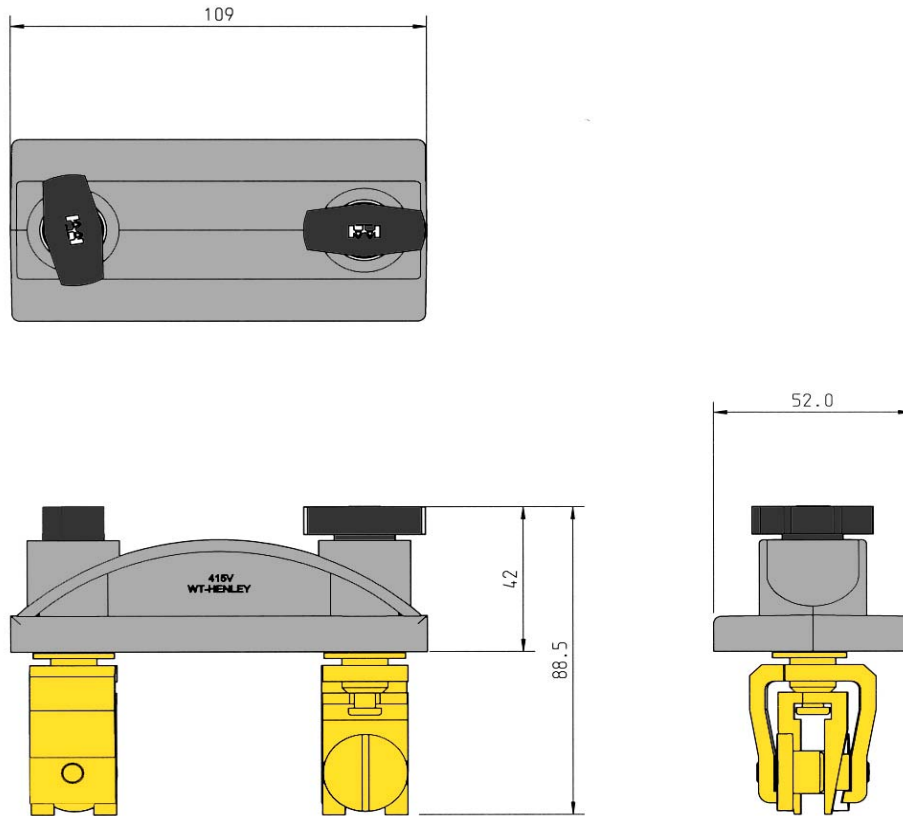

3" Replacement Carriers

& Solid Links

A wedge operation fuse carrier for direct replacement of 3" (76 mm) porcelain carriers used extensively in underground link-boxes, feeder pillars and other LV fused equipment.

Produced from our own formulation of DMC glass reinforced polyester for additional durability and tracking resistance.

Available in Grey or Blue.

- **Manufactured from DMC glass reinforced polyester.**
- **For use with 3" or 76 mm J-Type fuse links.**
- **Solid Links available**

A subsidiary of TT electronics plc

Our name carries power... Everywhere

Selection Chart

Product Numbers	General Dimensions (mm)			Fixing Centre (mm)
	Length	Width	Depth	
58422-02 Wedge Tightening Fuse-Carrier (Blue)	109	52	42	76
58422-03 Wedge Tightening Fuse-Carrier (Grey)	109	52	42	76
58481-01 Wedge Tightening Solid Link	101	14	40	76