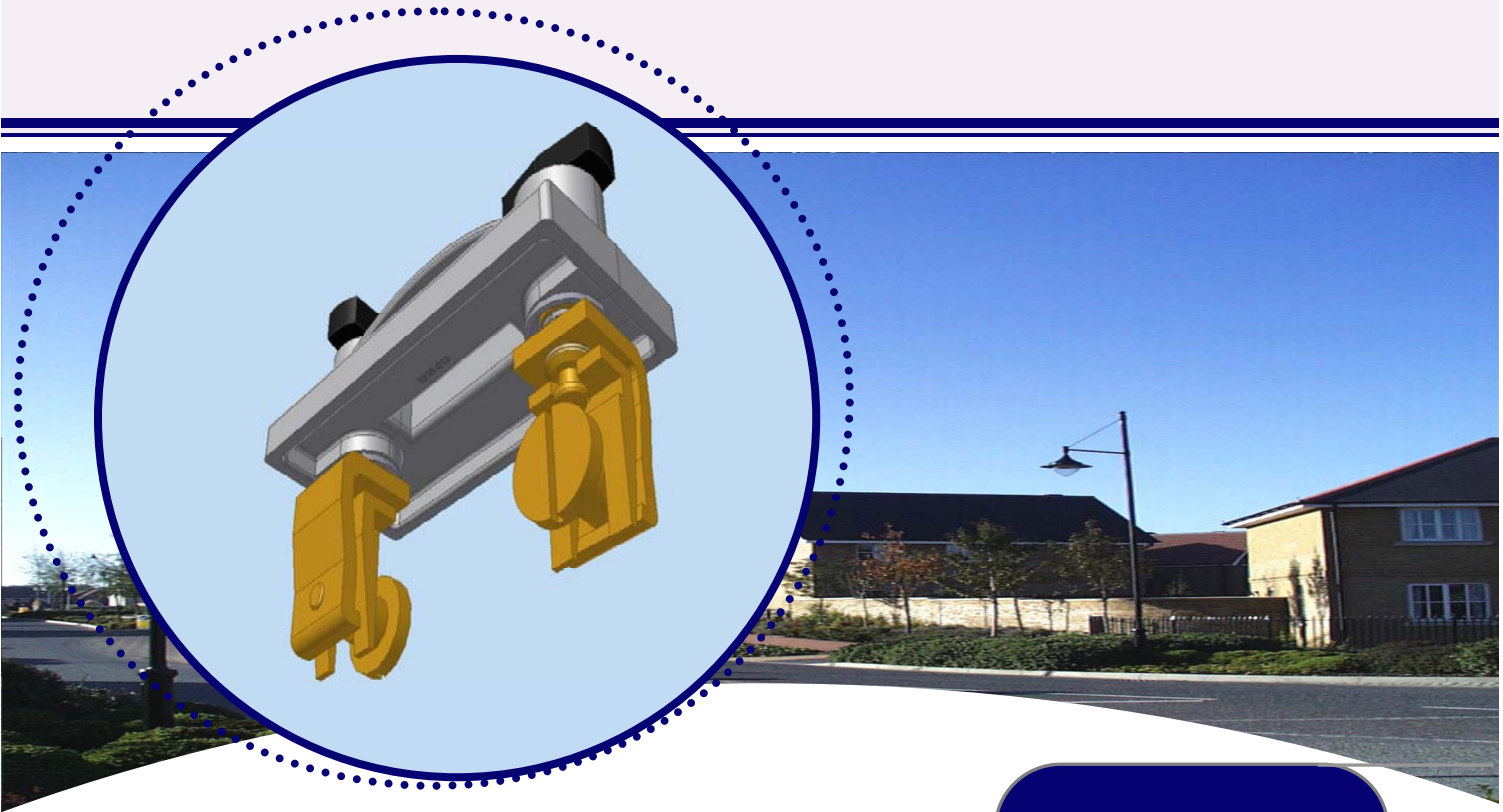

3" Replacement Carriers

& Solid Links

A wedge operation fuse carrier for direct replacement of 3" (76 mm) porcelain carriers used extensively in underground link-boxes, feeder pillars and other LV fused equipment.