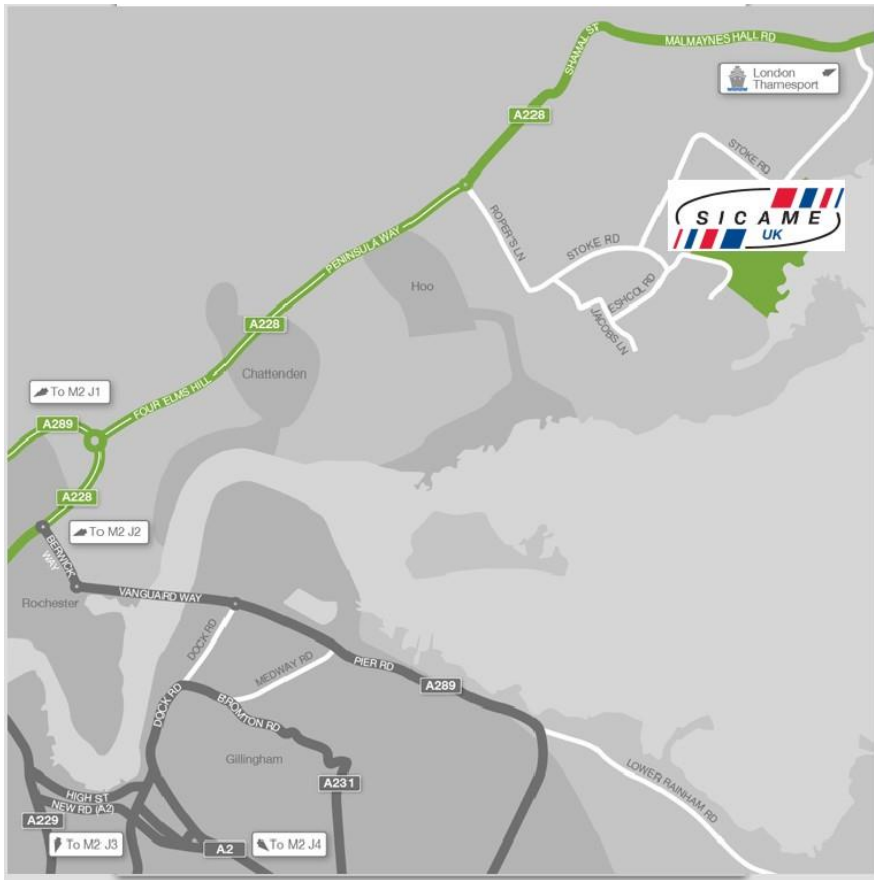

How to find us

Sicame UK Limited
Unit 4A,
London Medway Commercial Park,
James Swallow Way, Hoo
Rochester ME3 9GX

Tel +44 (0) 1322 444500
Fax +44 (0) 1322 444502
Email sales@wt-henley.com
Web www.wt-henley.com

By Road

From the M25 exit at junction 2 onto the A2 and follow signs for Dover for approximately 8 miles.

From the A2 Exit the A2 towards Grain (A289) and stay in the left-hand lane. Follow the road for approximately 4 miles (heading towards 'Kingsnorth Power Station') until you get to a Roundabout. Take the first exit up Four Elms Hill (A228). Follow the road (Peninsula Way) for approximately 3 miles and turn right at the roundabout into Ropers lane. At the next roundabout, turn first left into Stoke Road. At the next roundabout take the third exit into James Swallow Way and Sicame UK/WT Henley is immediately on your left.

By Train

Take a train to Strood station. The site is approximately 7 miles away. Taxis are available outside the station.

By Air

The nearest airports are London City or Gatwick. It's also possible to reach us from Heathrow & Stansted.